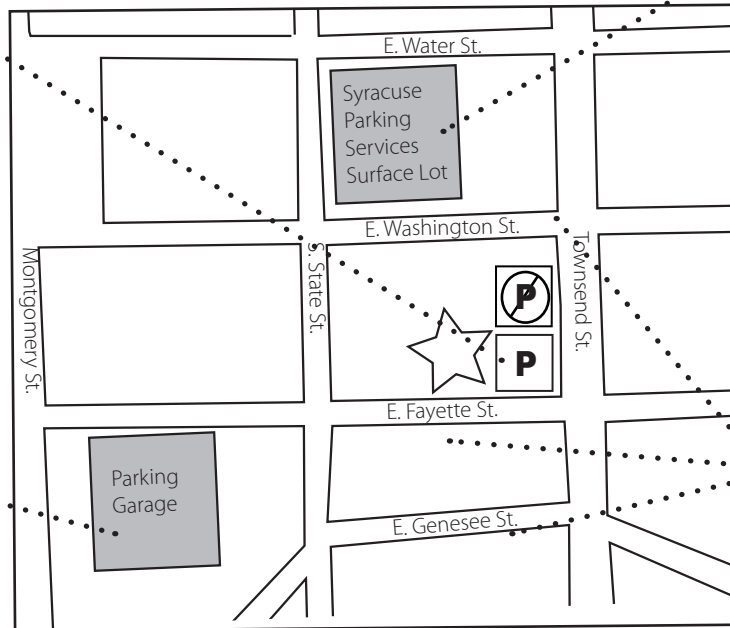

PARKING MAP

Thank you for visiting the Central New York Philanthropy Center! Please utilize the following parking opportunities near the building.

A PHILANTHROPY CENTER LOT

There are a limited number of parking spaces available in our private lot. Enter from Fayette Street.

B SURFACE LOT

An hourly surface lot is located one block behind the building. You may enter on East Washington Street, next to Jazz Central.

C PARKING GARAGE

A covered parking garage at 300 East Fayette Street allows hourly parking.

D STREET PARKING

Street parking is allowed on East Fayette, East Washington and East Genesee streets.

IMPORTANT

Absolutely NO PARKING is allowed in the Joseph's at the Carriage House lot or in "reserved" parking spaces; Doing so will result in your vehicle being towed. Thank you for your cooperation!